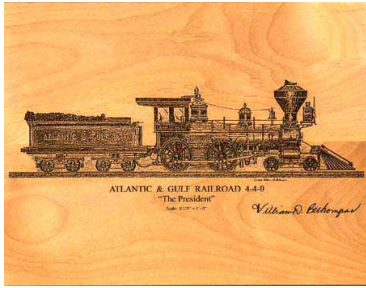

## Railroad Theme Engravings

Atlantic & Gulf Locomotive on 8"x10" Cherry Wood Plaque