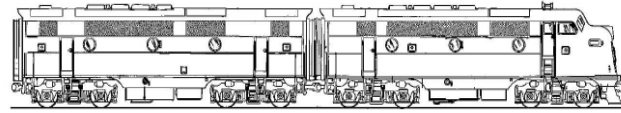

## Additional Rail Theme Examples

True Color

Gold Embossed

Atlantic & Gulf "The President" in Color

GM - EMD F3 Diesel Locomotive - Acrylic Cutout

Clipart - Historic Locomotive on Curve

Glass Desk Display - Locomotive and Herald